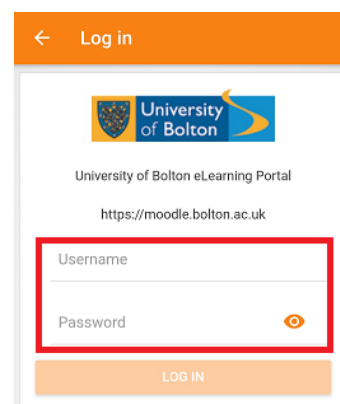

5. Enter your University network username and password to login in to Moodle.