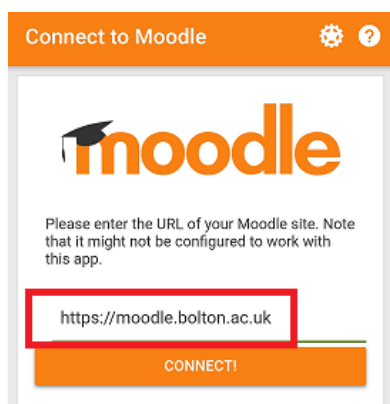

1. Go to the Play Store (Android) or App Store (Apple).

2. Type in '**Moodle**' in the search box.

3. Download and install the Moodle App.

4. You are required to enter the University site address for Moodle.