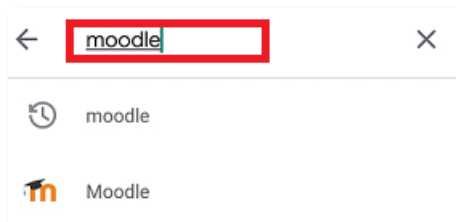

a guide to

Moodle Mobile App

A Moodle Mobile app is available on **Google Play** (for Android) and **Apple iTunes** (for iOS) to download on your device

Follow the steps below to download the Moodle app to your device.

1. Go to the Play Store (Android) or App Store (Apple).

2. Type in '**Moodle**' in the search box.

3. Download and install the Moodle App.

4. You are required to enter the University site address for Moodle.

5. Enter your University network username and password to login in to Moodle.

Note the site address is
<https://moodle.bolton.ac.uk>