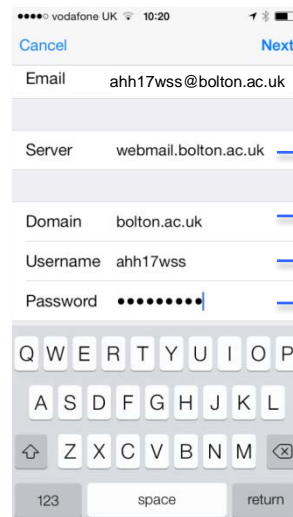

wireless access

Email setup for iPhone

Tested on an iPhone 5 running iOS7

Go to Settings then follow the steps below.

enter your email address
enter your password

Server: webmail.bolton.ac.uk
Domain: bolton.ac.uk
Username: your username
Password: your password

If you see the following screen after selecting 'Next' at step 7, press the 'Accept' button.

Your emails will then be accessible from your iPhone