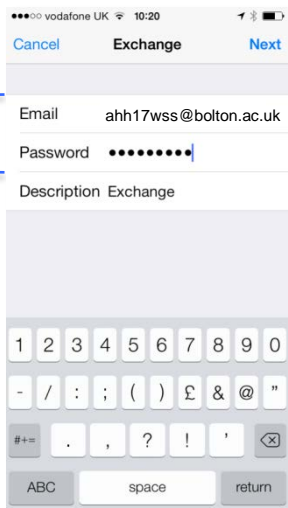

wireless access

Email setup for iPhone

Tested on an iPhone 5 running iOS7

Go to Settings then follow the steps below.

enter your email address
enter your password