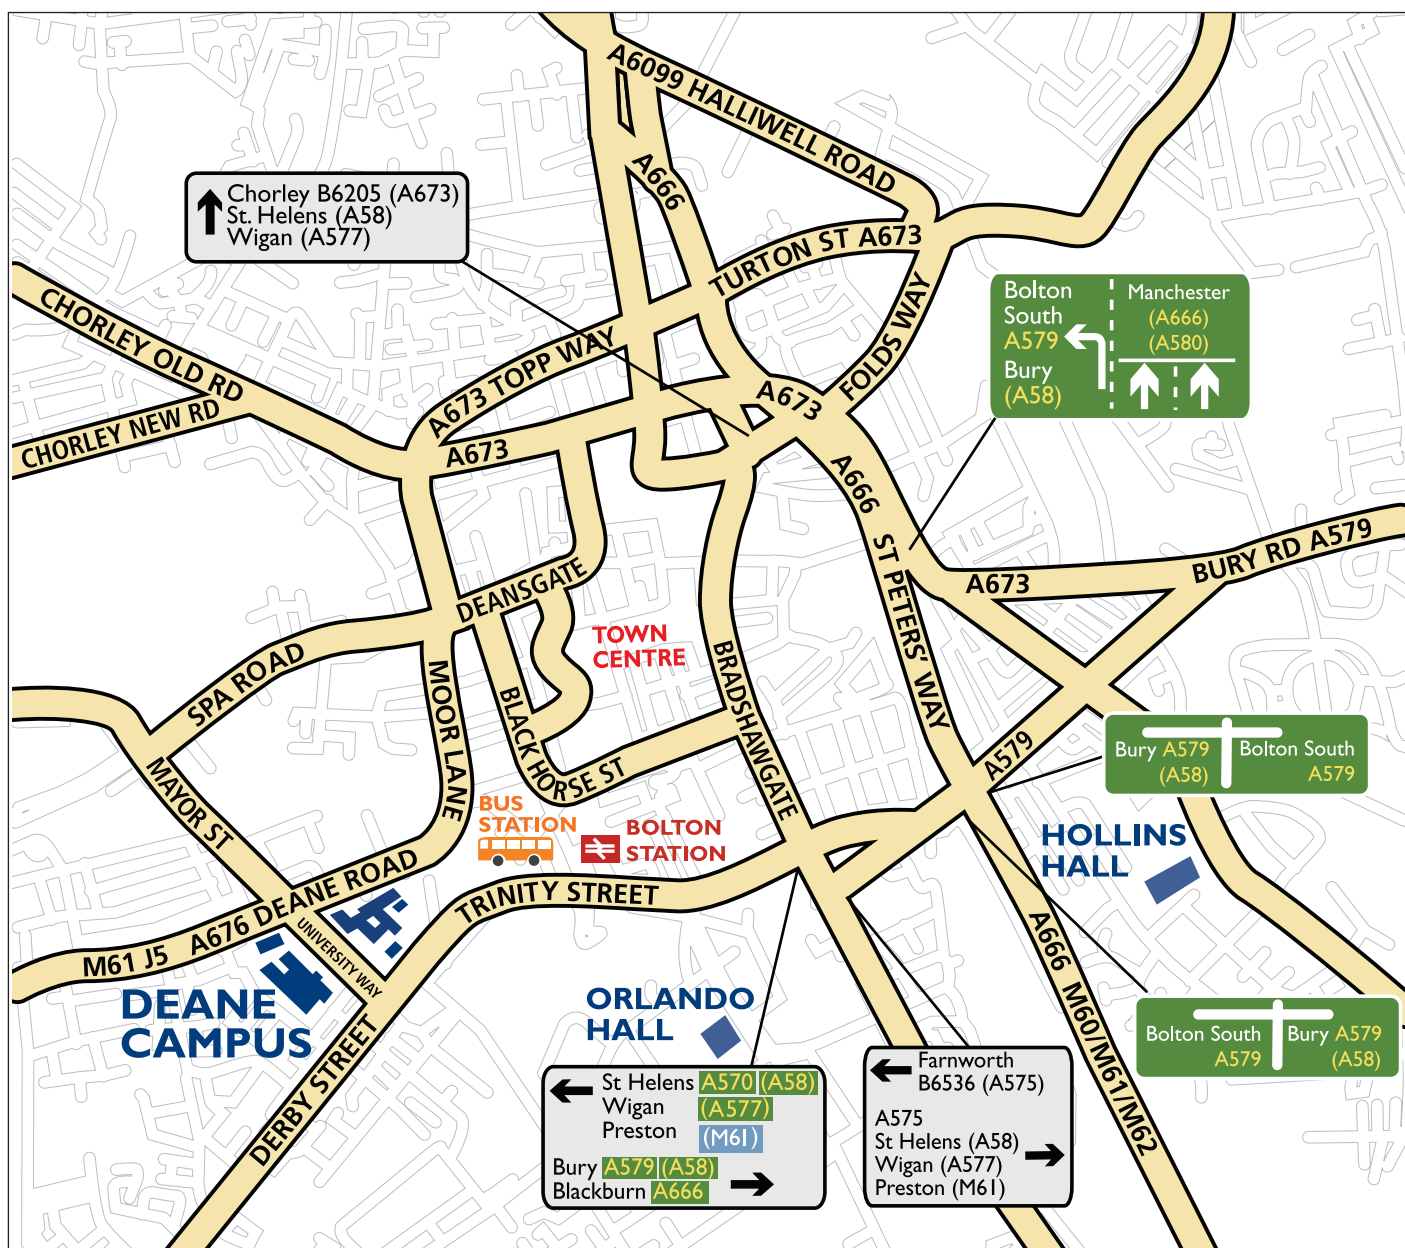

How to find us

Bolton's Location