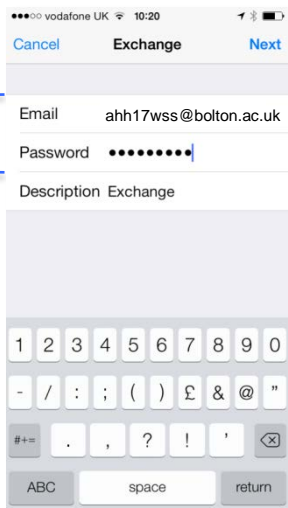

wireless access

Email setup for iPhone

Tested on an iPhone 5 running iOS7

Go to Settings then follow the steps below.

enter your email address
enter your password

Server: webmail.bolton.ac.uk
Domain: bolton.ac.uk
Username: your username
Password: your password

If you see the following screen after selecting 'Next' at step 7, press the 'Accept' button.

Your emails will then be accessible from your iPhone