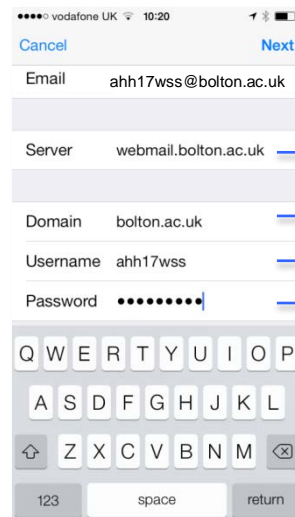

wireless access

Email setup for iPhone

Tested on an iPhone 5 running iOS7

Go to Settings then follow the steps below.

enter your email address
enter your password

Server: webmail.bolton.ac.uk
Domain: bolton.ac.uk
Username: your username
Password: your password

If you see the following screen after selecting 'Next' at step 7, press the 'Accept' button.

Your emails will then be accessible from your iPhone