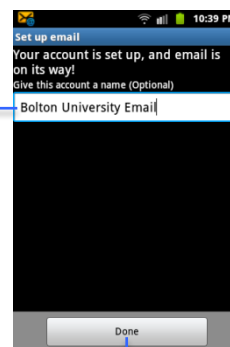

wireless access

Email setup from an Android Device

Tested on a Samsung Galaxy Ace – other models may differ slightly

Enter **webmail.bolton.ac.uk** as the exchange server

Change these to your personal preference.

Enter a name of your choice.