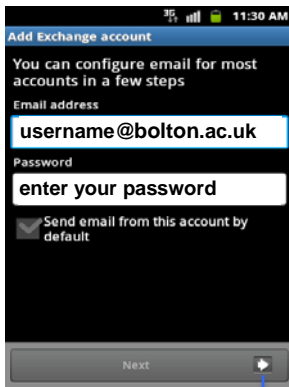

wireless access

Email setup from an Android Device

Tested on a Samsung Galaxy Ace – other models may differ slightly

Enter **webmail.bolton.ac.uk** as the exchange server

Change these to your personal preference.

Enter a name of your choice.