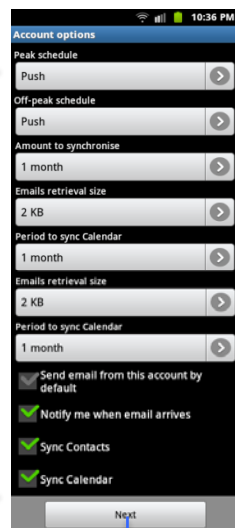

wireless access

Email setup from an Android Device

Tested on a Samsung Galaxy Ace – other models may differ slightly

Enter **webmail.bolton.ac.uk** as the exchange server

Change these to your personal preference.

Enter a name of your choice.