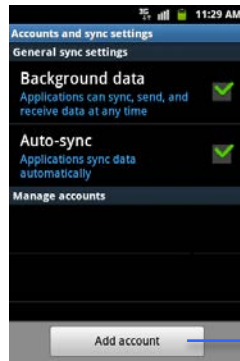

wireless access

Email setup from an Android Device

Tested on a Samsung Galaxy Ace – other models may differ slightly

Enter **webmail.bolton.ac.uk** as the exchange server

Change these to your personal preference.