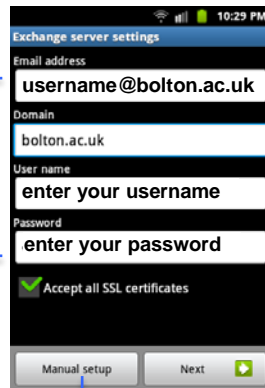

wireless access

Email setup from an Android Device

Tested on a Samsung Galaxy Ace – other models may differ slightly

Enter **webmail.bolton.ac.uk** as the exchange server

Change these to your personal preference.

Enter a name of your choice.