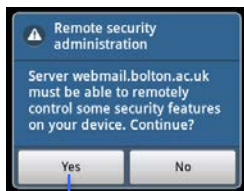

wireless access

Email setup from an Android Device

Tested on a Samsung Galaxy Ace – other models may differ slightly

Enter **webmail.bolton.ac.uk** as the exchange server

Change these to your personal preference.